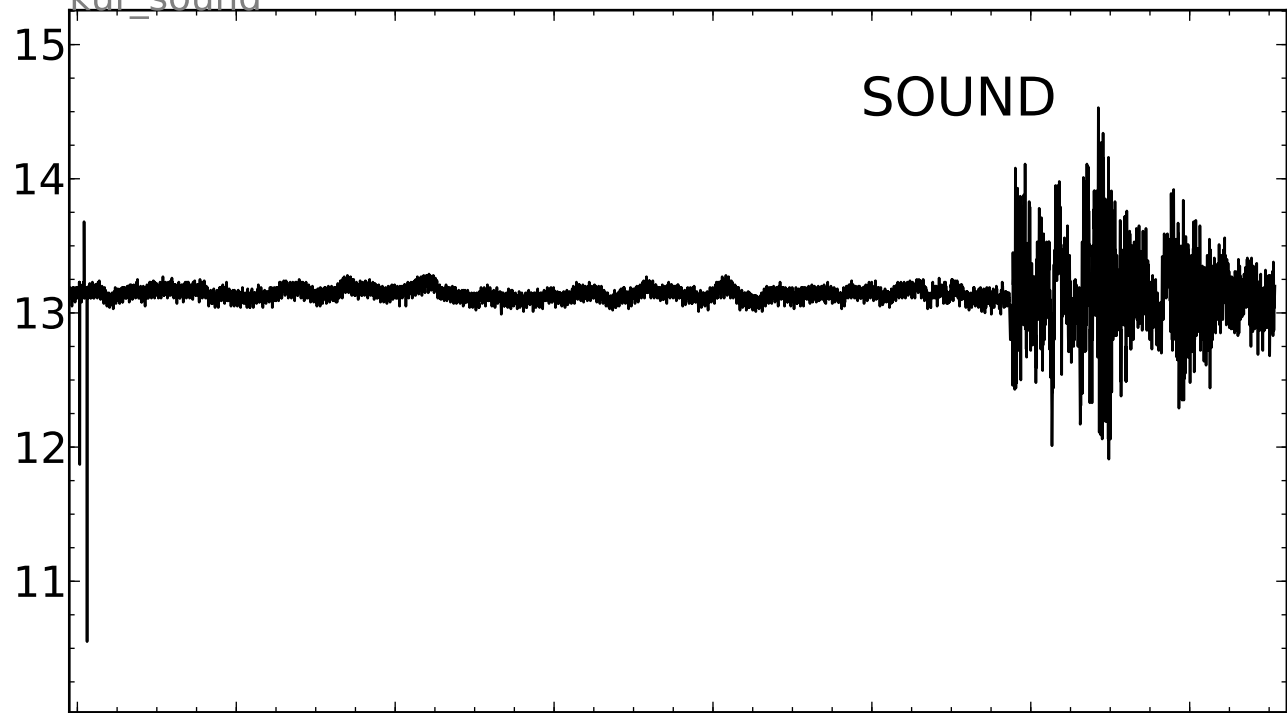

kur_elezaz

kur_sound

ADC CODE

TIME RELATIVE TO TRIGGER, x0.001 s