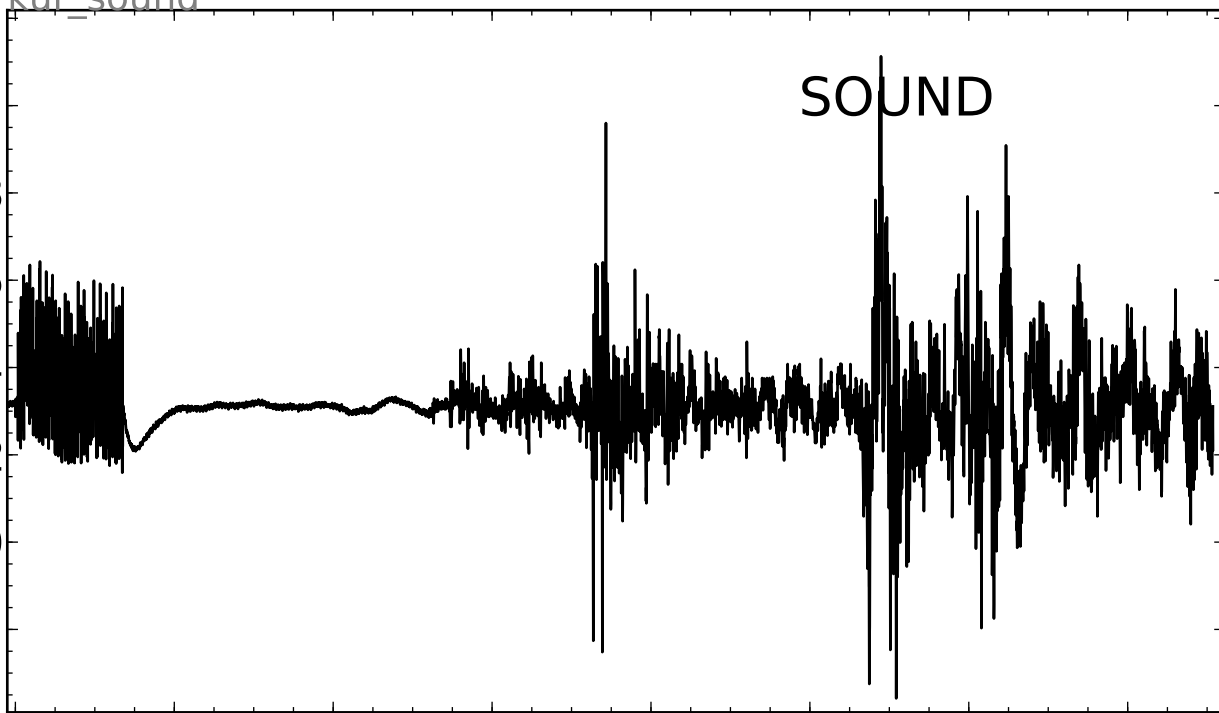

kur_elezaz

FIELD SENSOR

ADC CODE

30
25
20

kur_sound

SOUND

22
20
18
16
14
12
10
8

TIME RELATIVE TO TRIGGER, x0.001 s