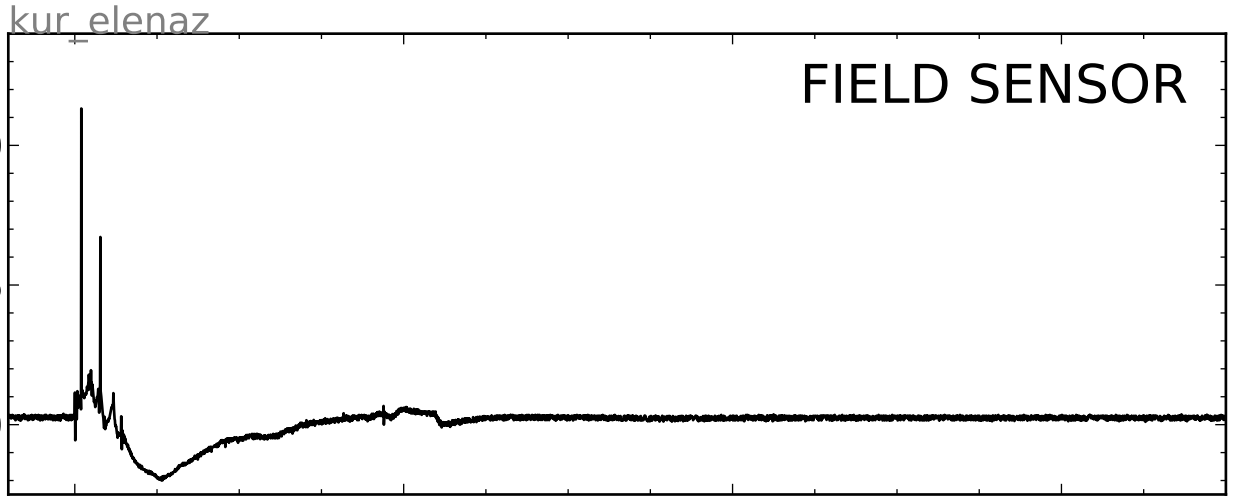

AMPLITUDE, ADC code

TIME RELATIVE TO TRIGGER, x0.001 s