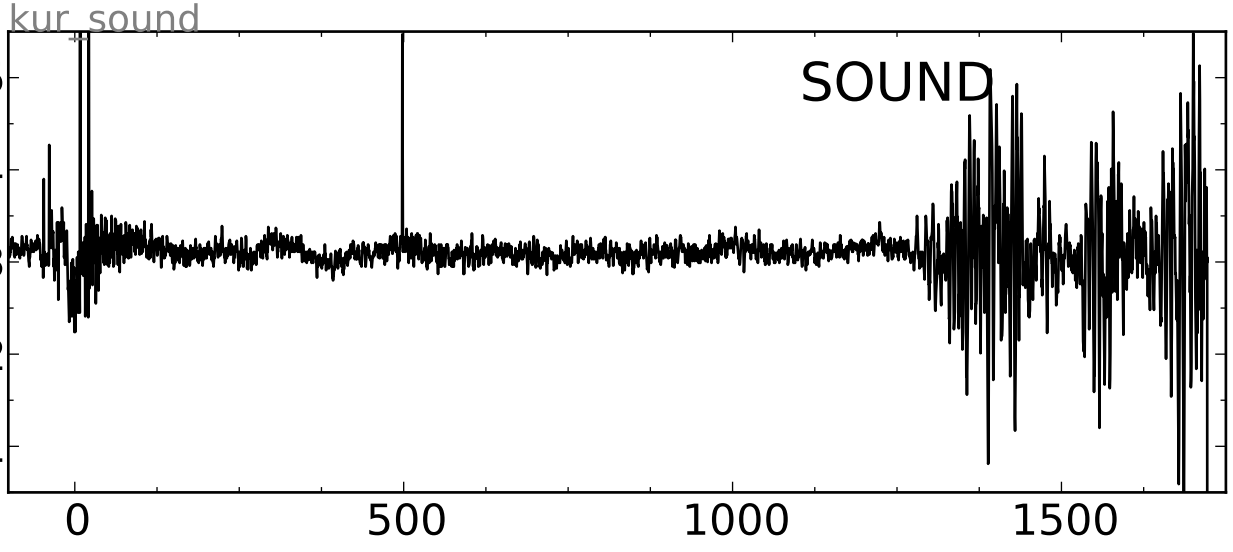

AMPLITUDE, ADC code

TIME RELATIVE TO TRIGGER, x0.001 s