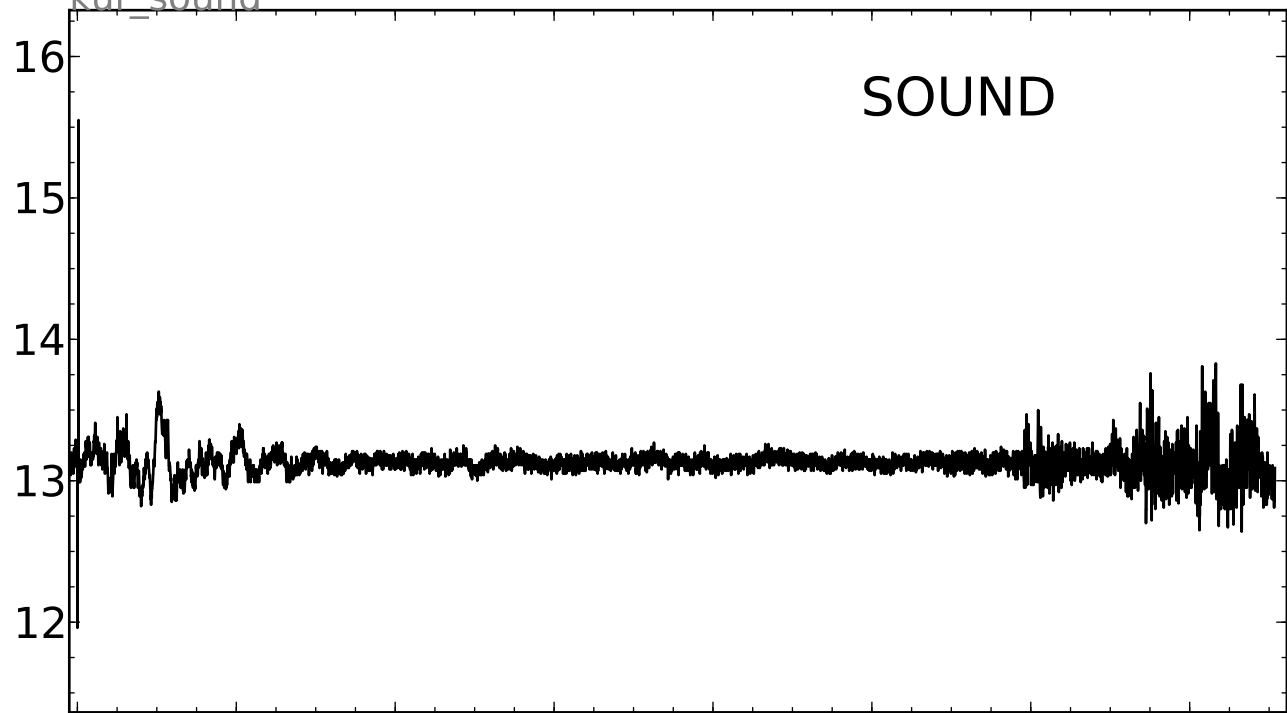

kur\_elezaz

kur\_sound

ADC CODE

FIELD SENSOR

SOUND

TIME RELATIVE TO TRIGGER, x0.001 s