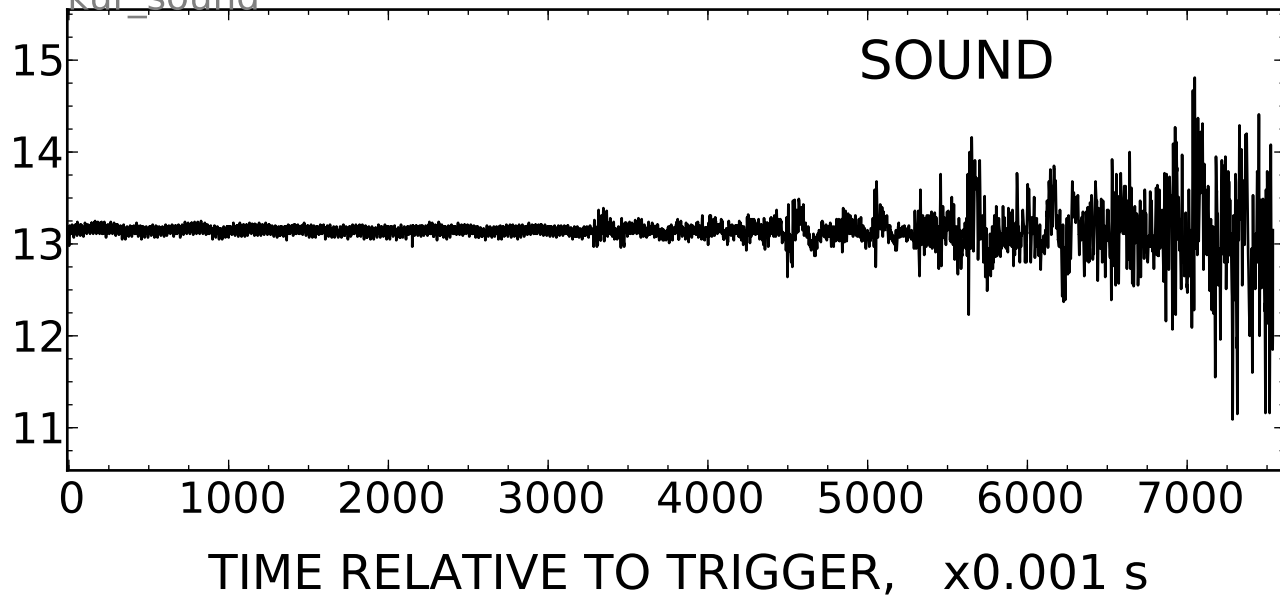

kur_elecpc

kur_eleaz

ADC CODE

kur_sound

TIME RELATIVE TO TRIGGER, x0.001 s