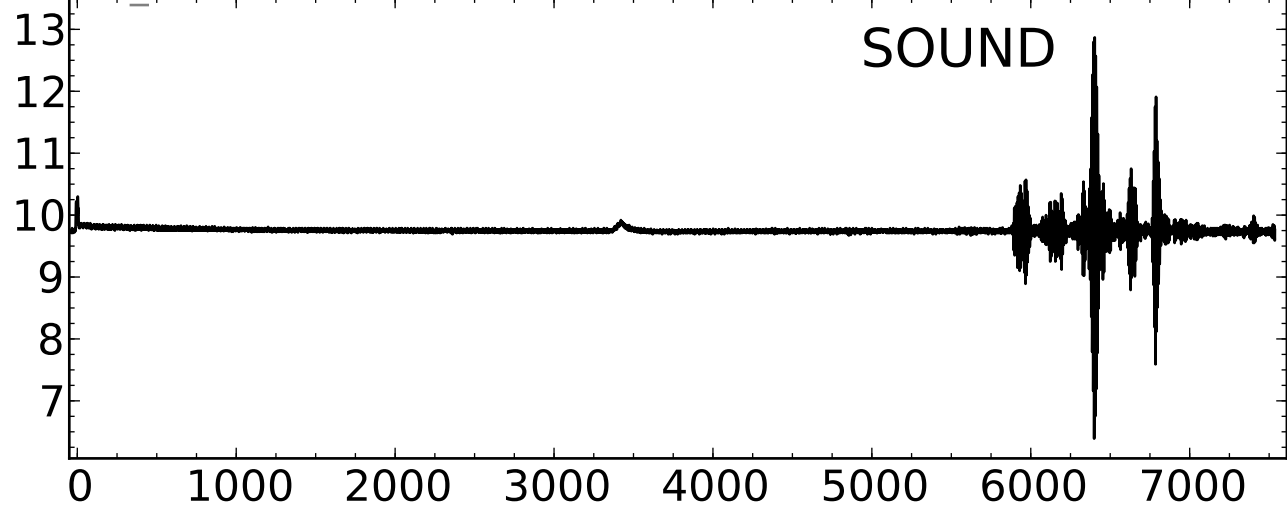

kur_elecpc

kur_elezaz

ADC CODE

kur_sound

TIME RELATIVE TO TRIGGER, x0.001 s